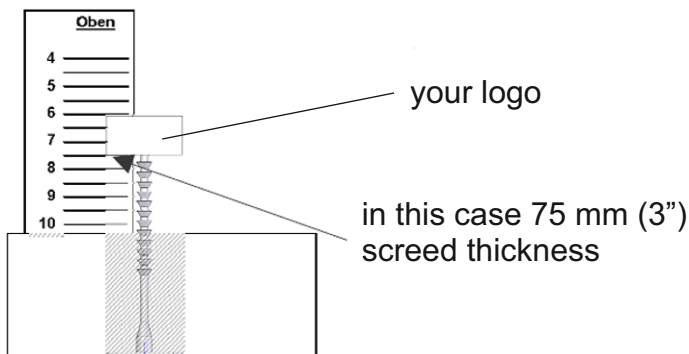

- fast readable screed thickness
- easy locating of the tube-free zone
- your logo is seen also after the insertion of the screed
- foot self-adhesive

Technical Data

item No.	colour	packing unit	weight approx.
CMM	white	1 set = 5 / bag 15 sets = 75 / carton	0.6 kg (1.3 lbs.)