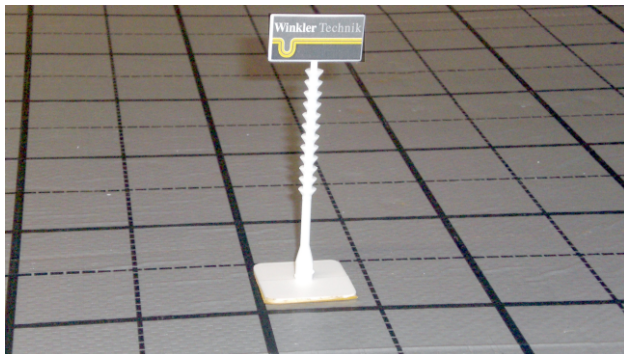

- fast readable screed thickness
- easy locating of the tube-free zone
- your logo is seen also after the insertion of the screed
- foot self-adhesive

Technical Data

item No.	colour	packing unit	weight approx.
CMM	white	1 set = 5 / bag 15 sets = 75 / carton	0.6 kg (1.3 lbs.)